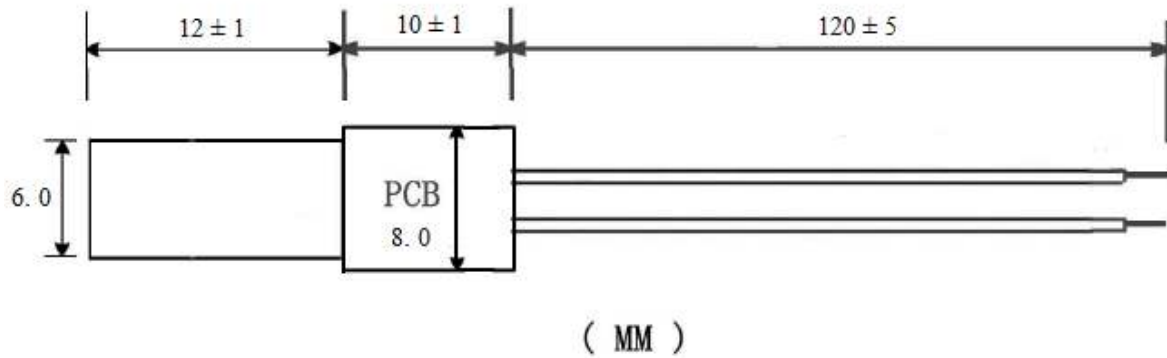

PRODUCT NAME: 650 LASER MODULE

PARAMBTER	MIN	TYPIAL	MAX	UNIT
Optical Power	4	---	5	mW
Operating voltage	3	---	4	V
Operating current	---	14	27	mA
Wave length emission	640	645	650	nm
Operating temp range	-10	---	40	°C
Life time	---	3000	---	HR